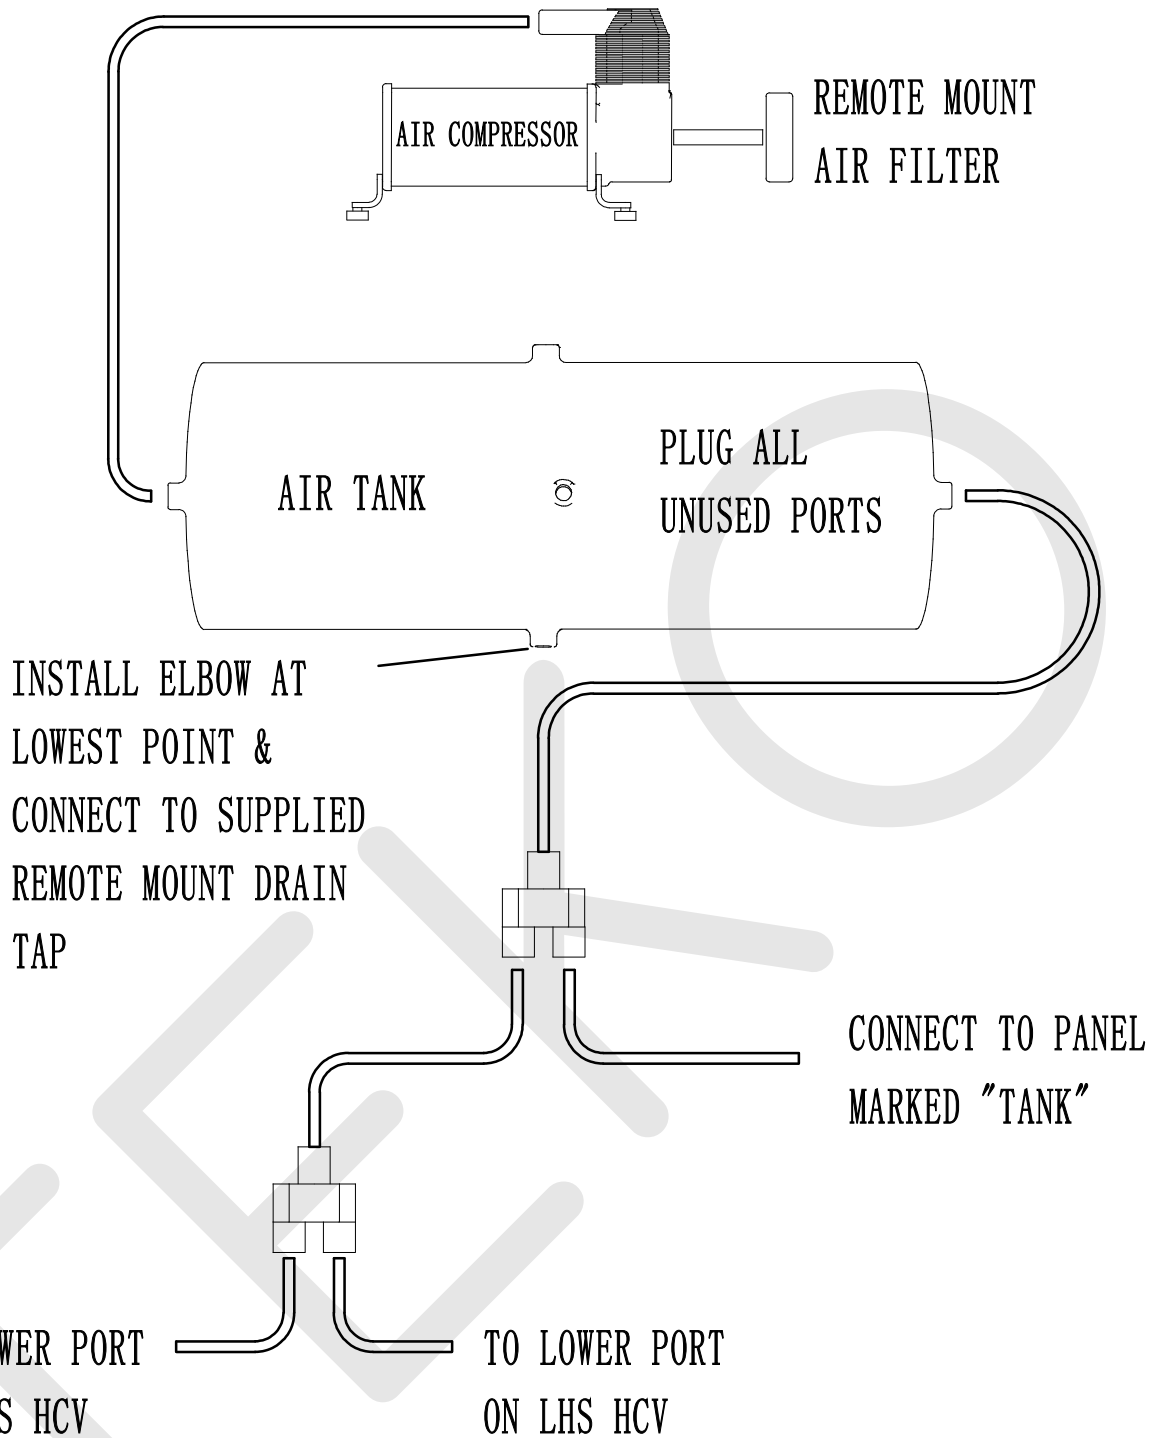

TUFFRIDE AIRBAG ELECTRICAL DIAGRAM STAGE 3 & 4

TUFFRIDE AIRBAG AIR LINE DIAGRAM STAGE 4

- CONNECT LHS AIRBAG/S LINE TO "L AIRBAG"
- CONNECT RHS AIRBAG/S LINE TO "R AIRBAG"
- CONNECT CENTRE PORT OF LHS HCV TO "L HCV"
- CONNECT CENTRE PORT OF RHS HCV TO "R HCV"