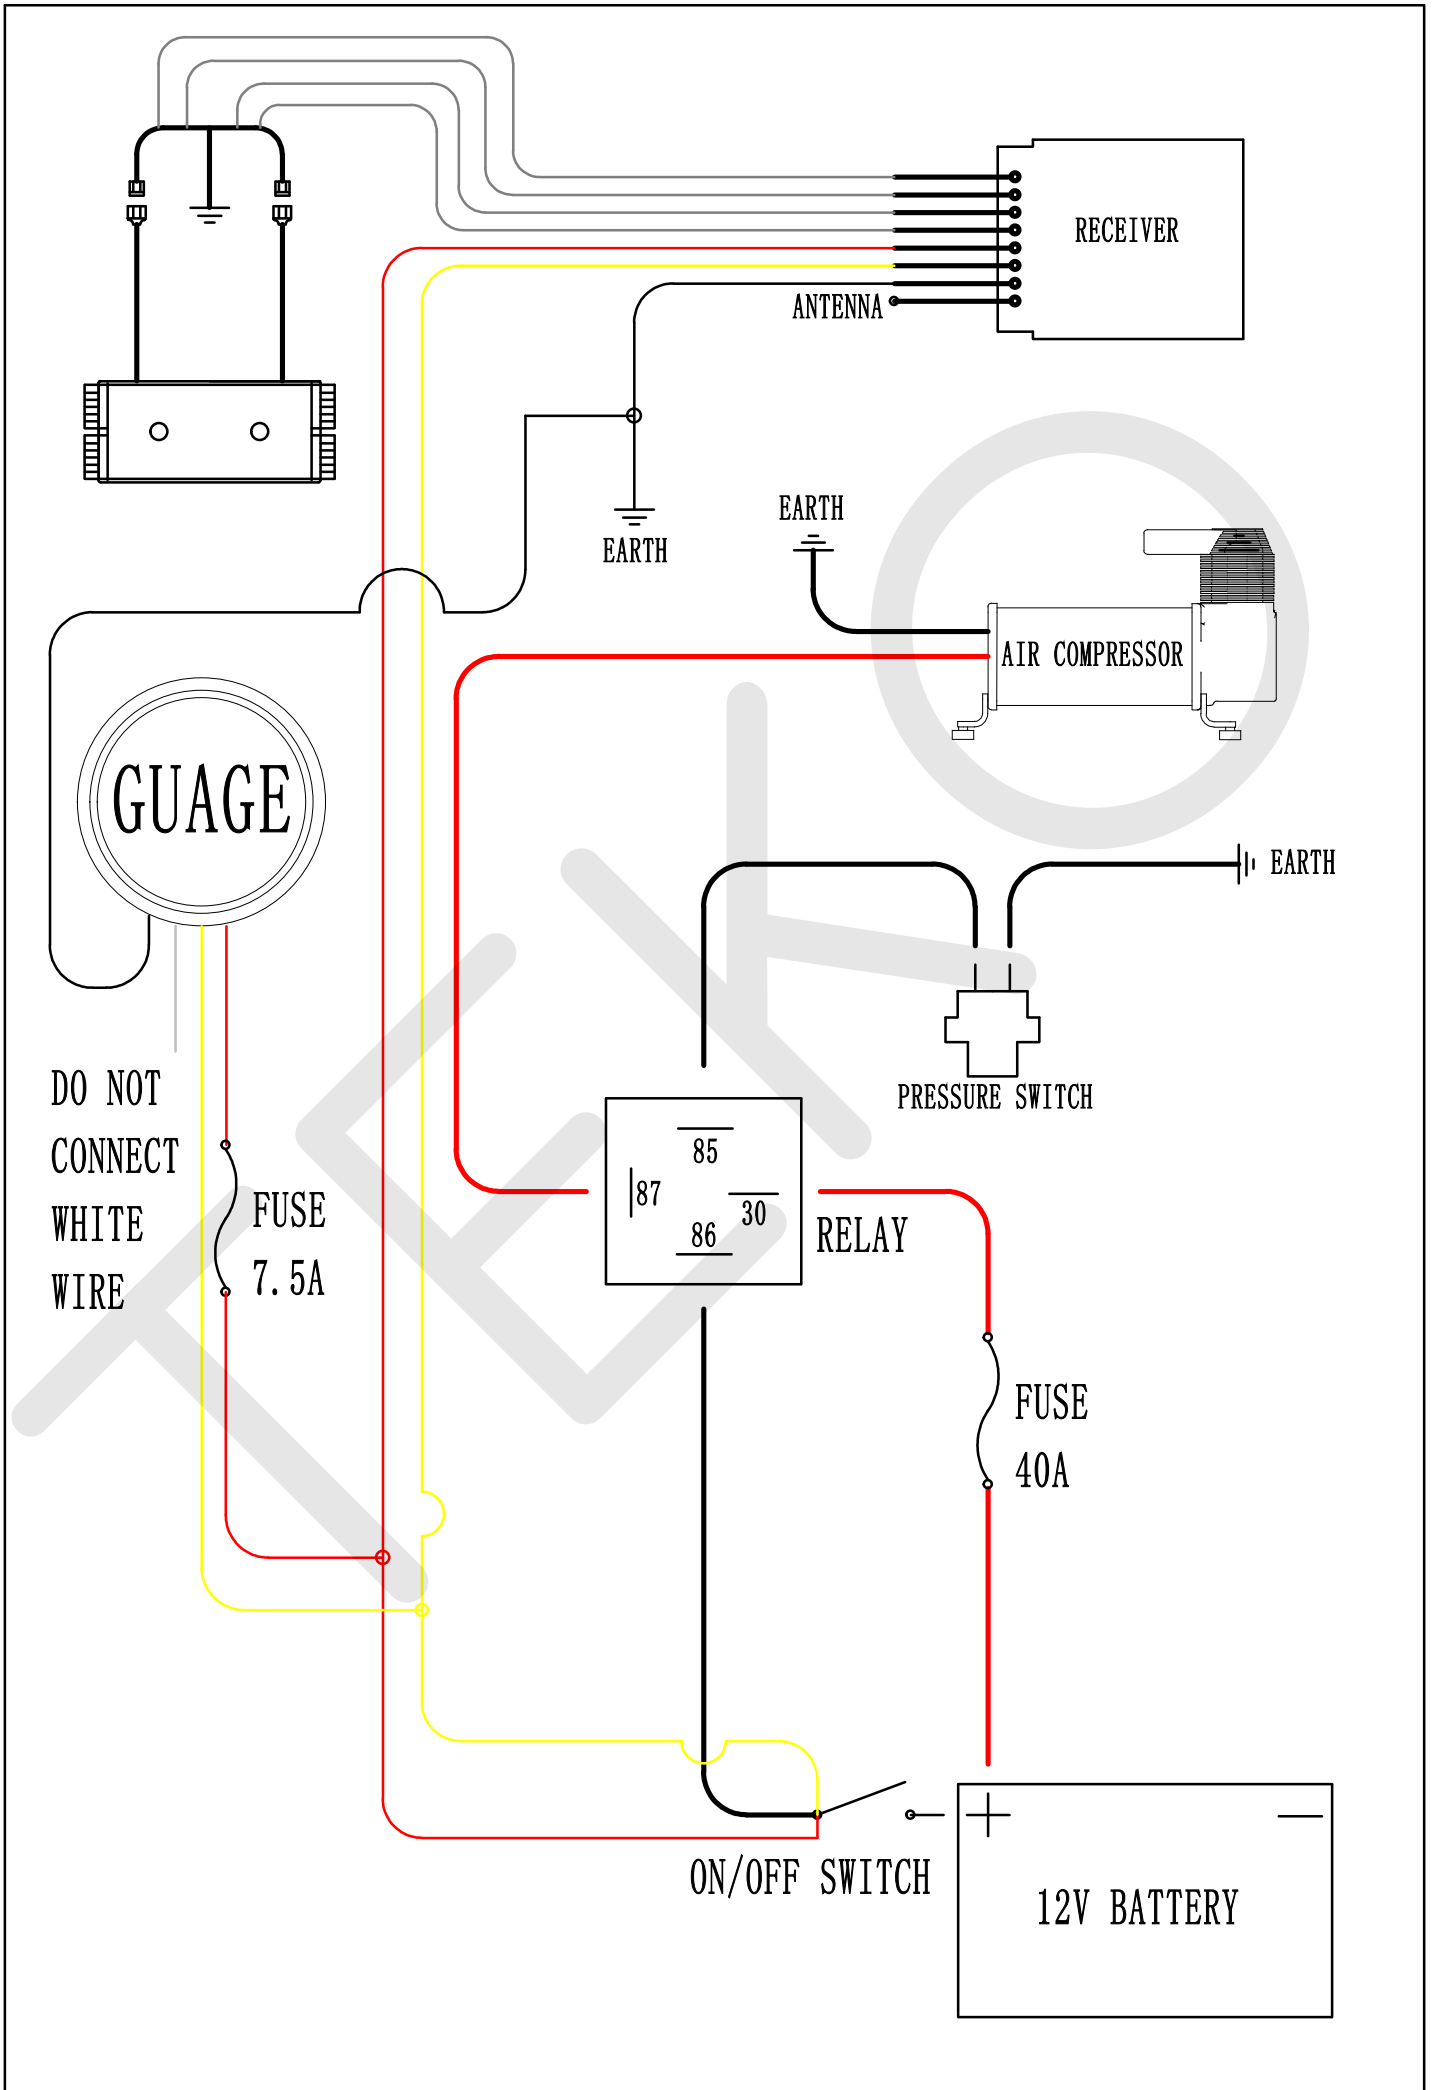

TUFFRIDE AIRBAG ELECTRICAL DIAGRAM STAGE 3 & 4

TUFFRIDE AIRBAG AIR LINE DIAGRAM STAGE 4

- CONNECT LHS AIRBAG/S LINE TO "L AIRBAG"
- CONNECT RHS AIRBAG/S LINE TO "R AIRBAG"
- CONNECT CENTRE PORT OF LHS HCV TO "L HCV"
- CONNECT CENTRE PORT OF RHS HCV TO "R HCV"