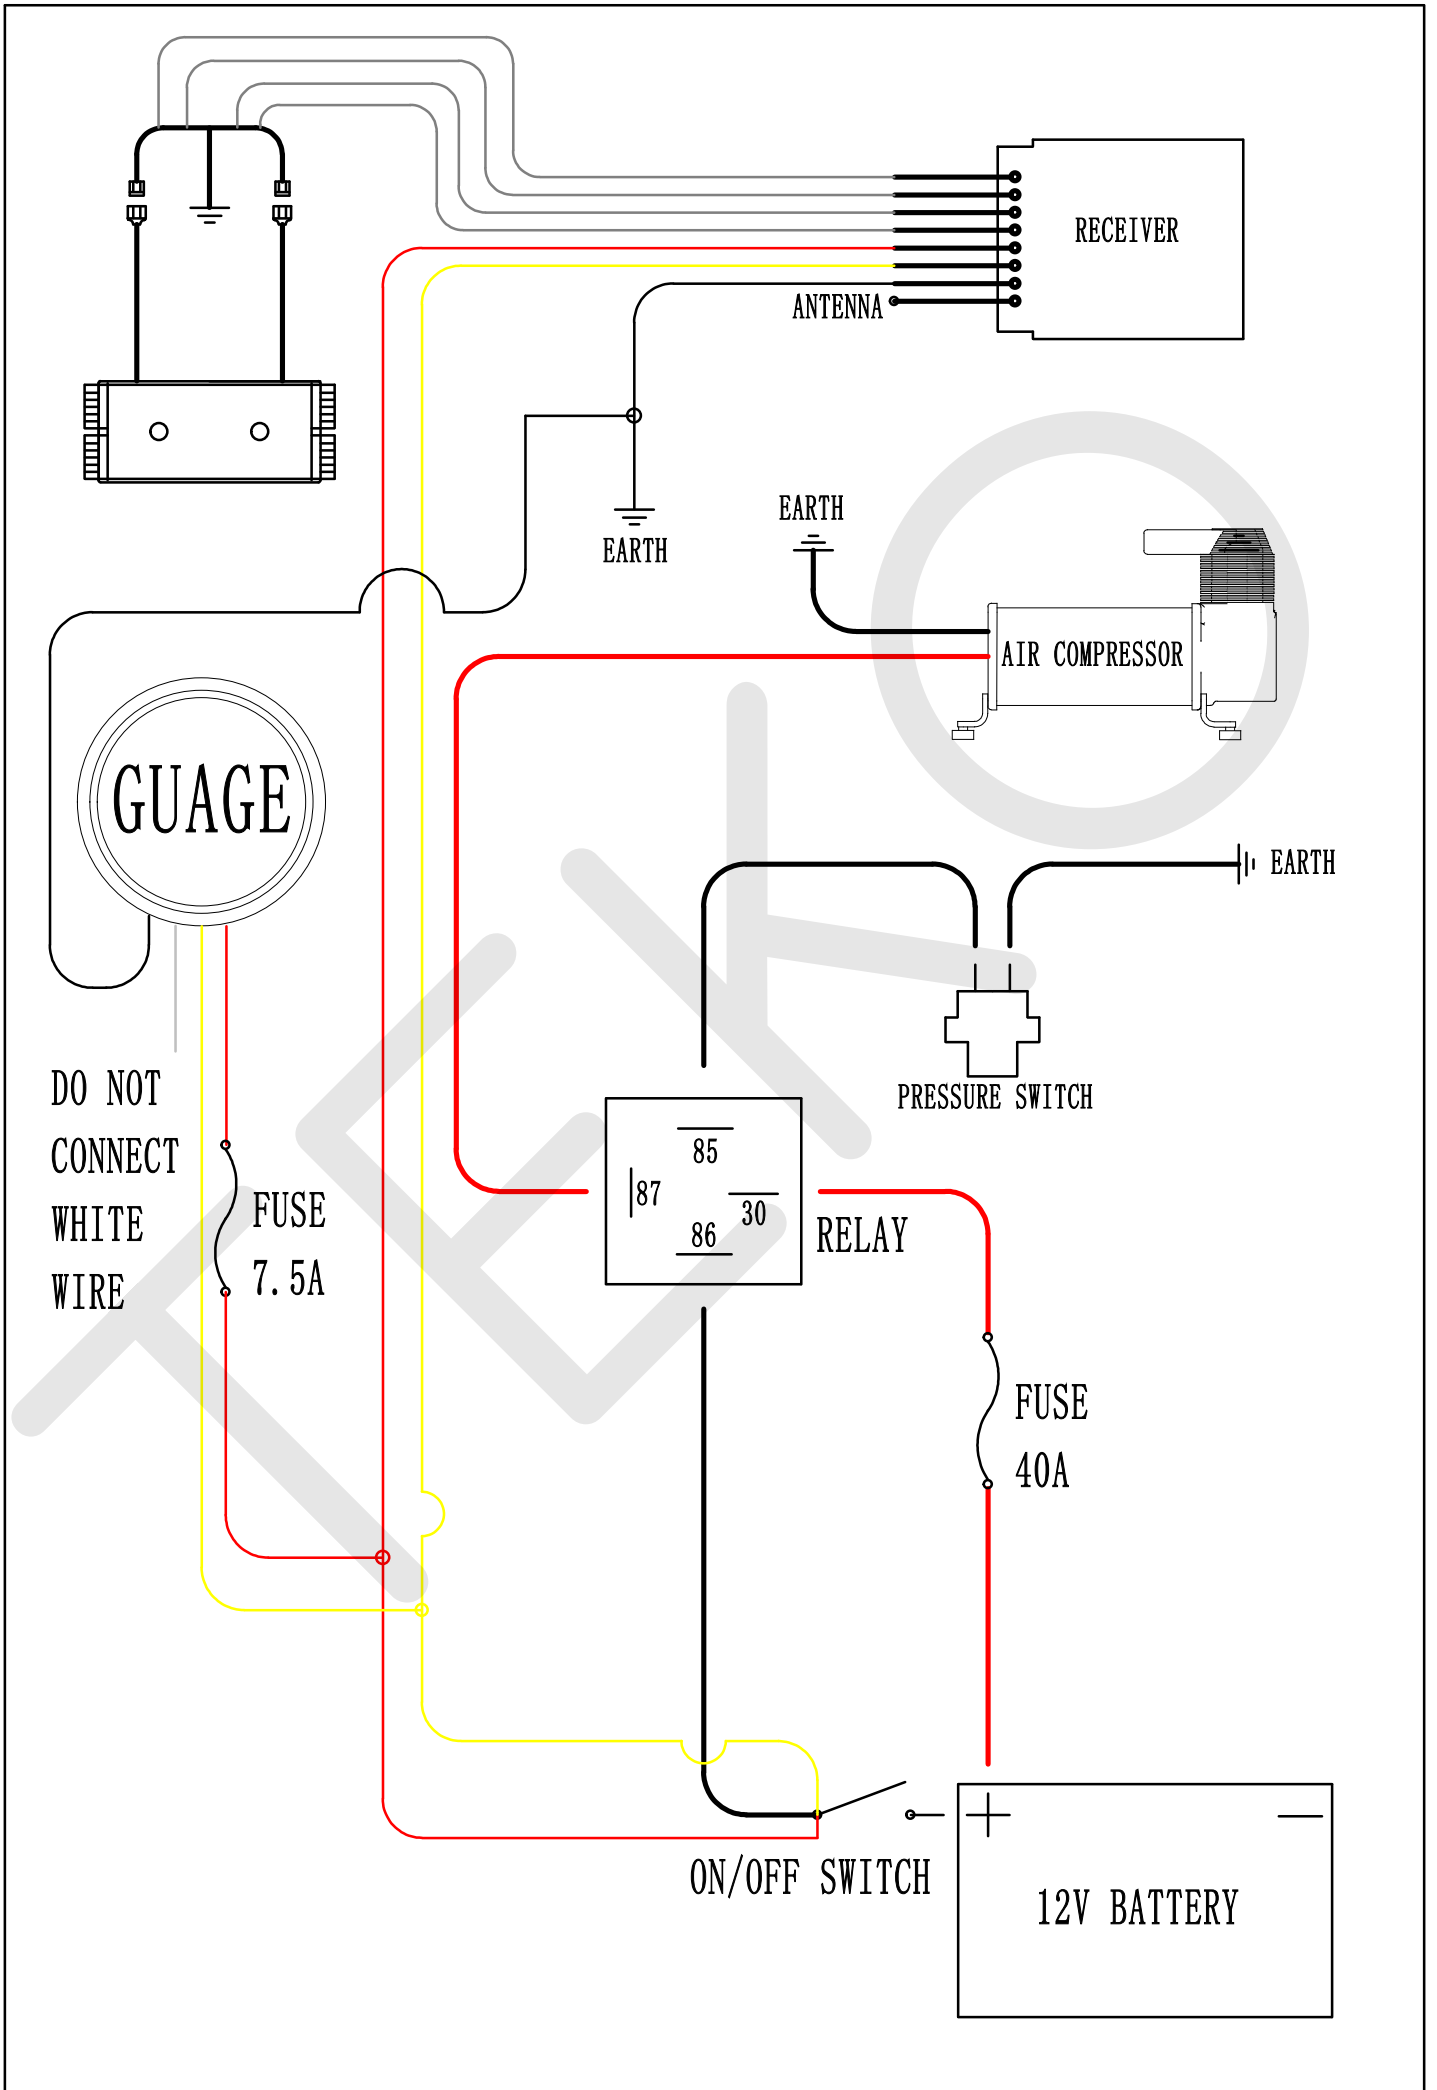

TUFFRIDE AIRBAG ELECTRICAL DIAGRAM STAGE 3 & 4

TUFFRIDE AIRBAG AIR LINE DIAGRAM STAGE 2 & 3

- CONNECT LHS AIRBAG/S LINE TO "L AIRBAG"
- CONNECT RHS AIRBAG/S LINE TO "R AIRBAG"