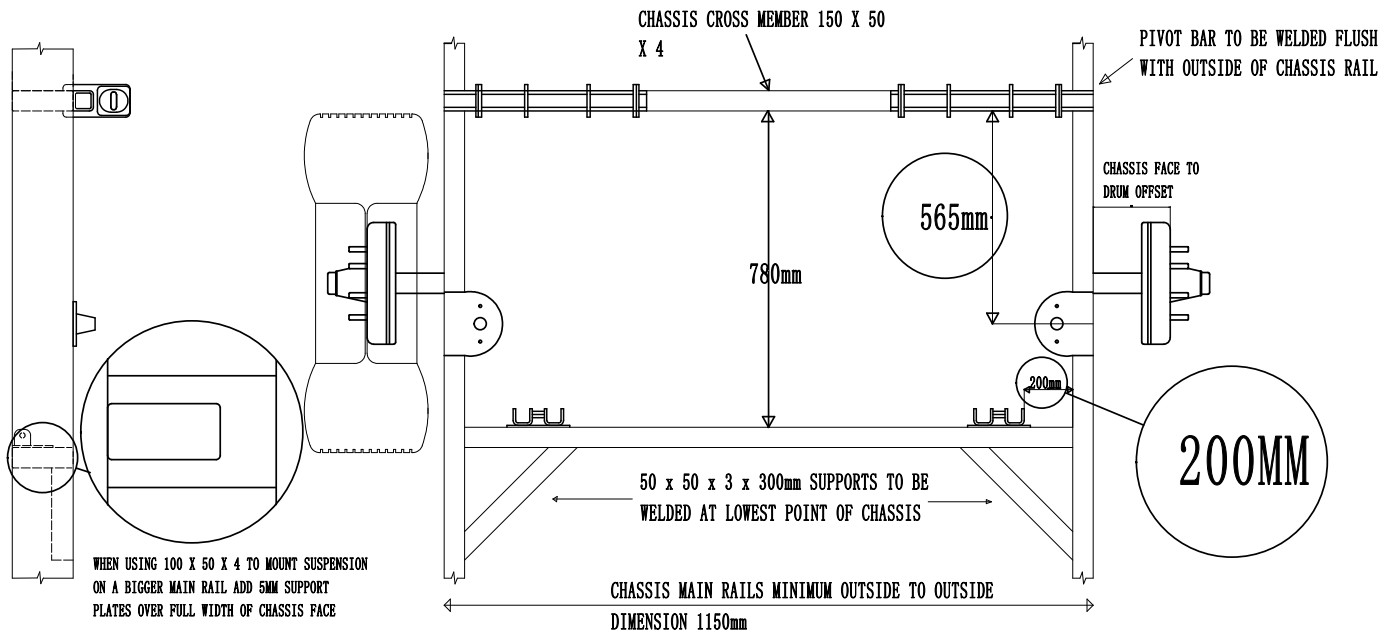

# TUFFRIDE INDEPENDENT SUSPENSION MOUNTING DIAGRAM FOR 3000KG AIRBAG

# TUFFRIDE INDEPENDENT SUSPENSION MOUNTING DIAGRAM